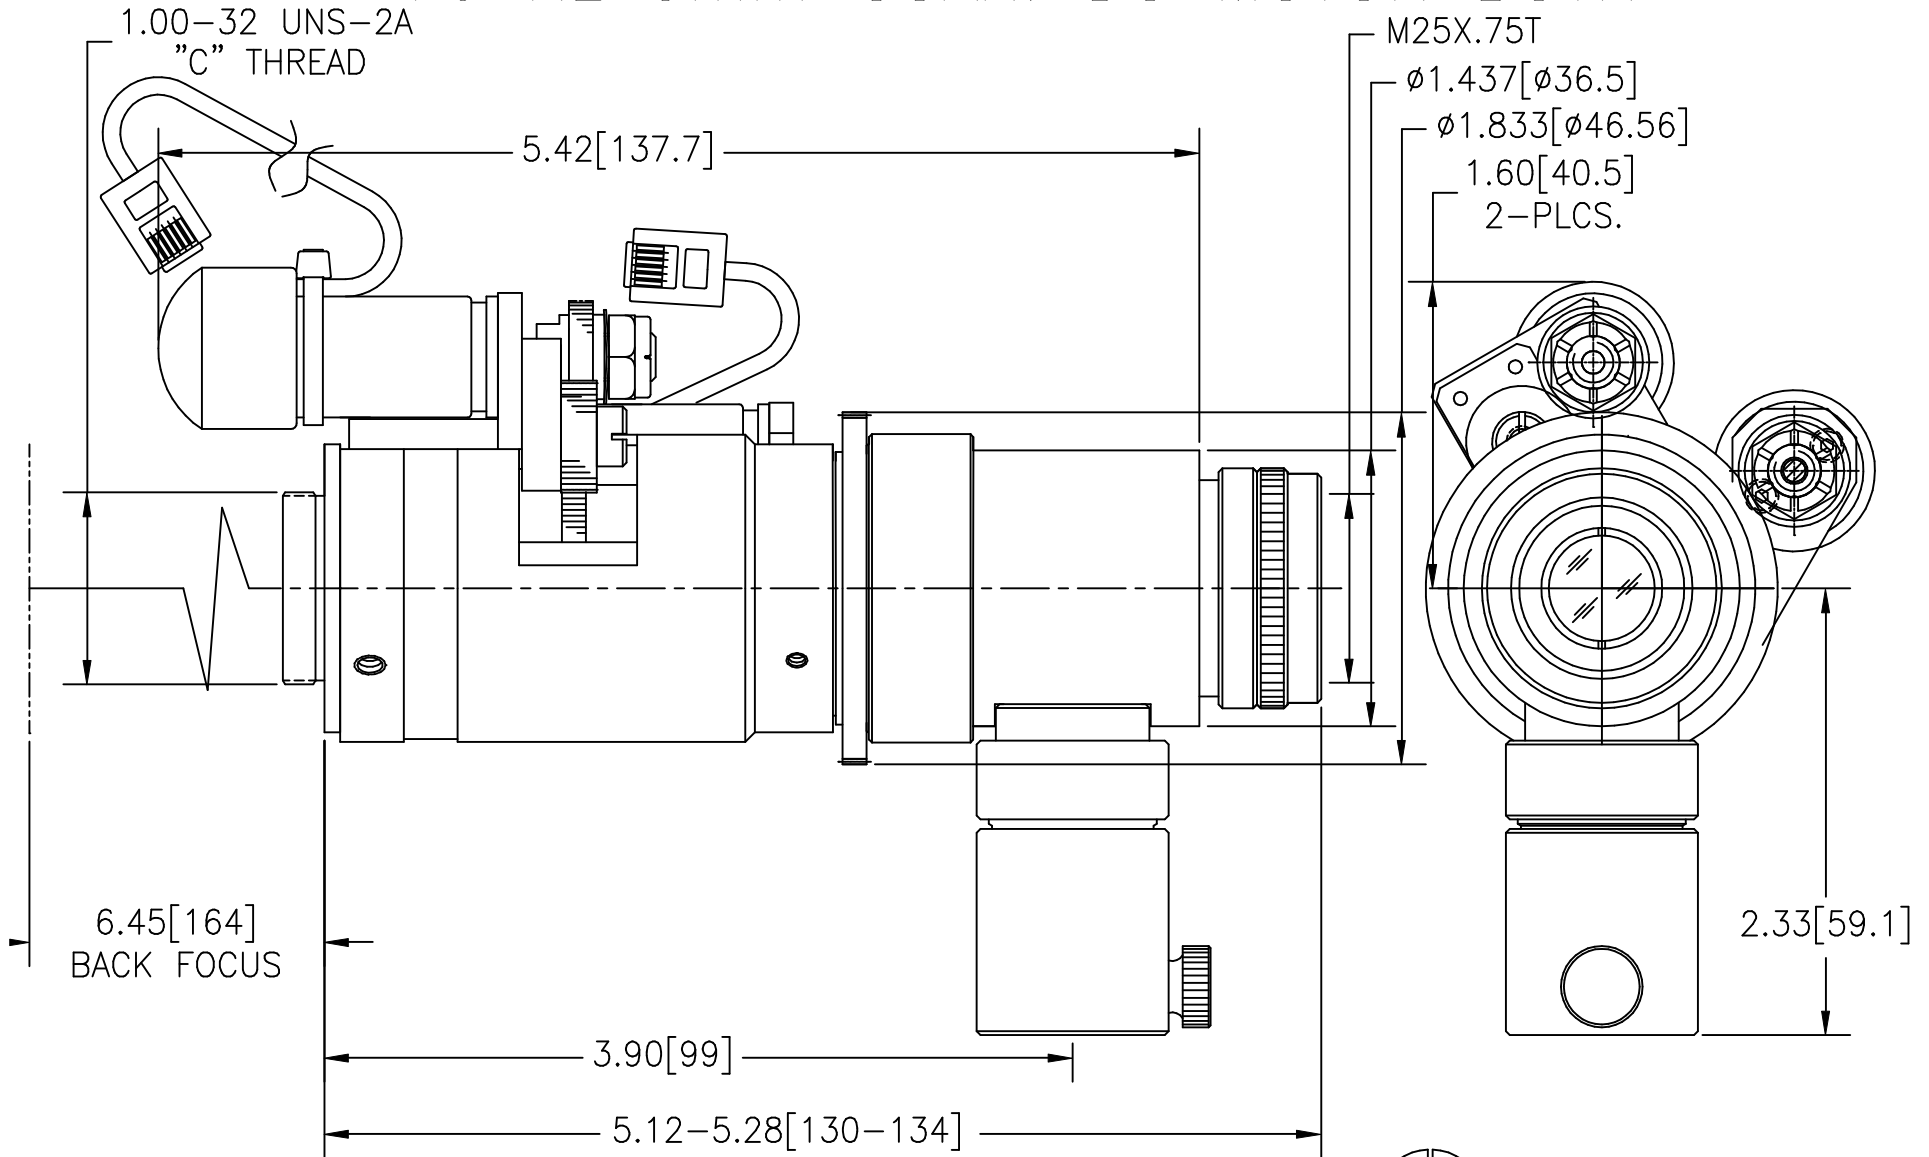

39-28-20

# 70 XL 3mm COAX. DC MOTOR BOTH

REV A 3JAN00  
SHEET 1 OF 2

SEE SHEET 2 FOR WIRING INFORMATION

39-28-20  
70 XL 3mm COAX. DC MOTOR BOTH

FOCUS DC MOTOR  
(7' WIRE)

ZOOM DC MOTOR  
(7' WIRE)

6 PIN RJ45 MODULAR JACK

- 1 NO CONNECTION
- 2 NO CONNECTION
- 3 NO CONNECTION
- 4 MOTOR POSITIVE (12VDC)
- 5 MOTOR NEGATIVE (12VDC)
- 6 GROUND

6 PIN RJ45 MODULAR JACK

- 1 MOTOR PIN 3 GROUND
- 2 MOTOR PIN 4 MOTOR NEGATIVE (12VDC)
- 3 MOTOR PIN 2 MOTOR POSITIVE (12VDC)
- 4 NO CONNECTION
- 5 NO CONNECTION
- 6 NO CONNECTION