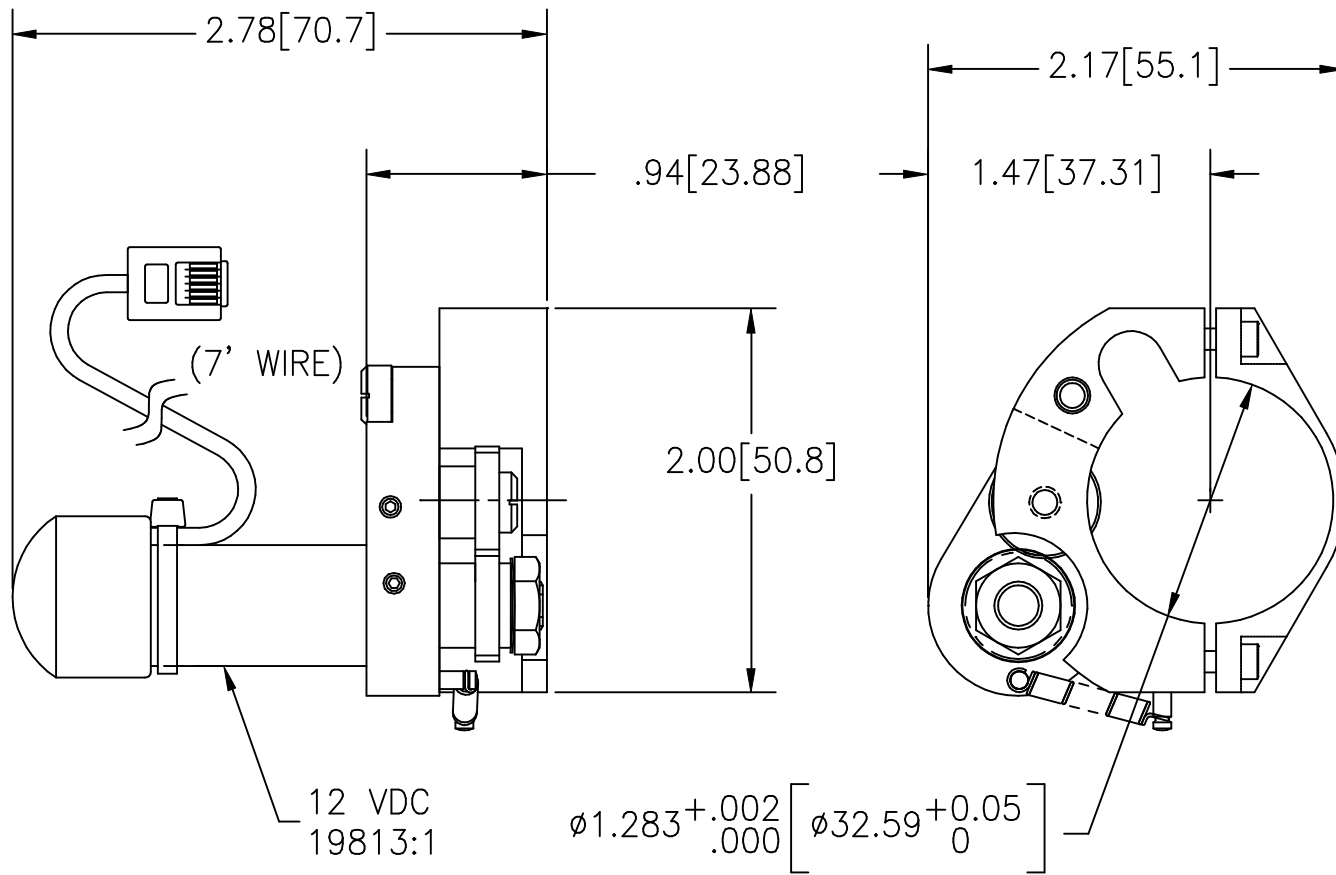

39-10-23

DC MOTOR ZOOM DRIVE MITUTOYO W/RJ45 CABLE

6 PIN RJ45 MODULAR JACK

- 1 MOTOR PIN 3 GROUND
- 2 MOTOR PIN 4 MOTOR NEGATIVE (12VDC)
- 3 MOTOR PIN 2 MOTOR POSITIVE (12VDC)
- 4 NO CONNECTION
- 5 NO CONNECTION
- 6 NO CONNECTION