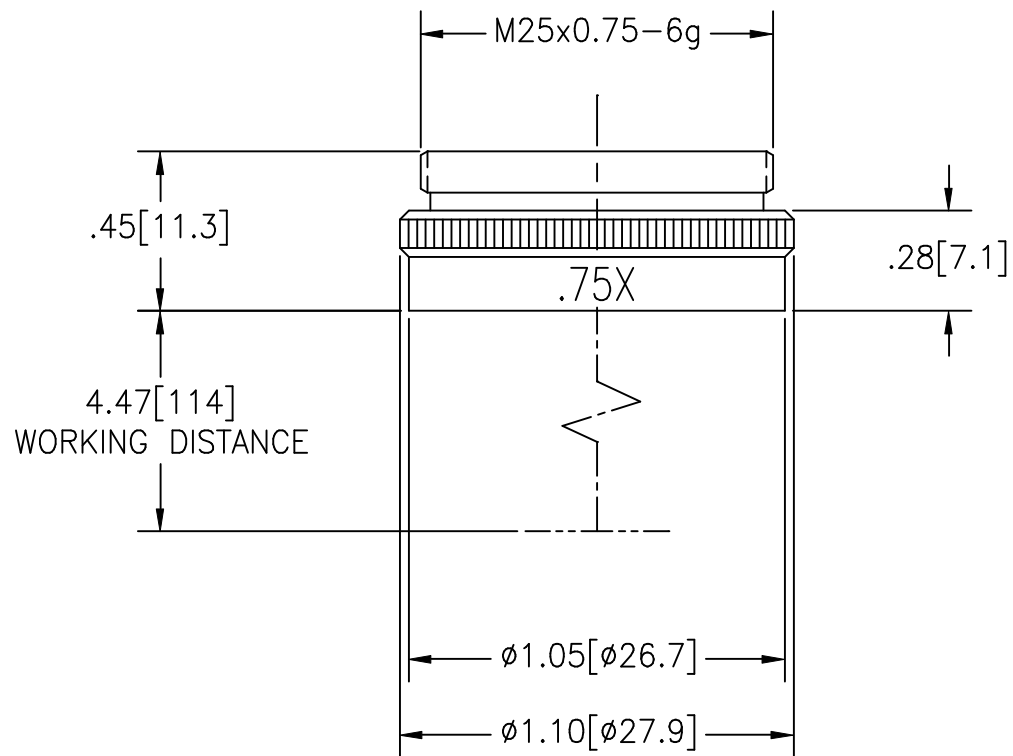

29-20-39  
0.75X AUXILIARY LENS

REV A 220C97  
SCALE: 2X